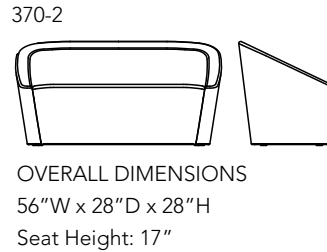

JOT COLLECTION

BRAYTON
PAUL BRAYTON DESIGNS

JOT COLLECTION

370
Jot Lounge Chair

370-2
Jot Loveseat

370-H
Jot Ottoman

DESIGN: Wolfgang C.R. Mezger
COVER PHOTO: Shown in Paul Brayton Designs Cambridge Log Cabin

OPTIONS FOR LOUNGE CHAIR: 360 Degree Swivel Base Available. Specify and at \$125.00 List.
Self-Return Base Available. Spcify and add \$225.00 List.

BRAYTON
PAUL BRAYTON DESIGNS

403 Interstate Drive | Archdale, NC 27263 | 800.882.4720
www.paulbraytondesigns.com | requests@paulbraytondesigns.com