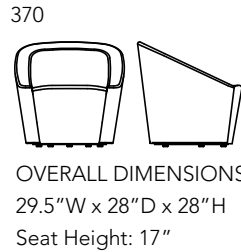

JOT COLLECTION

BRAYTON
PAUL BRAYTON DESIGNS

JOT COLLECTION

370
Jot Lounge Chair

370-2
Jot Loveseat

370-H
Jot Ottoman

DESIGN: Wolfgang C.R. Mezger
COVER PHOTO: Shown in Paul Brayton Designs Cambridge Log Cabin

OPTIONS FOR LOUNGE CHAIR: 360 Degree Swivel Base Available. Specify and at \$125.00 List.
Self-Return Base Available. Spcify and add \$225.00 List.

BRAYTON
PAUL BRAYTON DESIGNS

403 Interstate Drive | Archdale, NC 27263 | 800.882.4720
www.paulbraytondesigns.com | requests@paulbraytondesigns.com