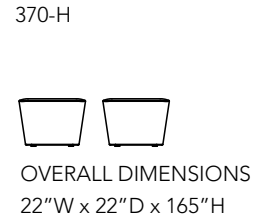

OPTIONS FOR LOUNGE CHAIR: 360 Degree Swivel Base Available. Specify and at \$125.00 List.
Self-Return Base Available. Spcify and add \$225.00 List.

BRAYTON
PAUL BRAYTON DESIGNS

403 Interstate Drive | Archdale, NC 27263 | 800.882.4720
www.paulbraytondesigns.com | requests@paulbraytondesigns.com