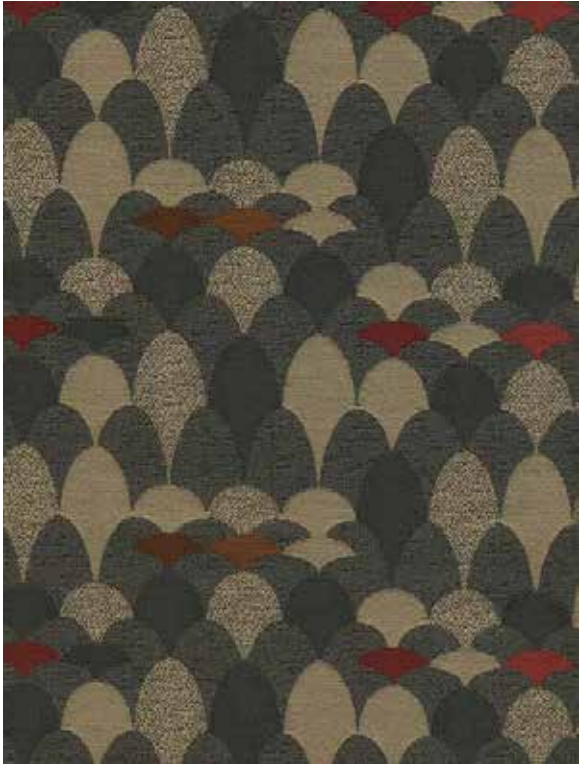

MOLLY

Bleach Cleanable

ML-24 Cricket

ML-65 Plum

ML-18 Amber

ML-57 Sweet Potato

MOLLY

DESIGN:	Paul Brayton Designs Exclusive
CONTENT:	35% Post Industrial HE Poly, 33% Solution Dyed Nylon, 32% Post Consumer HE Poly
FINISH:	Incase®
BACKING:	Light Acrylic
WIDTH: 54"	REPEAT: 3.625" V x 9.5" H
PATTERN DIRECTION:	Shown up the roll
APPLICATION:	Heavy Duty Upholstery
DURABILITY:	50,000+ Double Rubs - Wyzenbeek
FLAMMABILITY CLASS:	1. California Technical Bulletin 117 : 2013
CLEANING CODE:	W / S / BC 5:1 Water to Bleach Solution
ECO-FEATURES:	67% Recycled Content Made in the USA