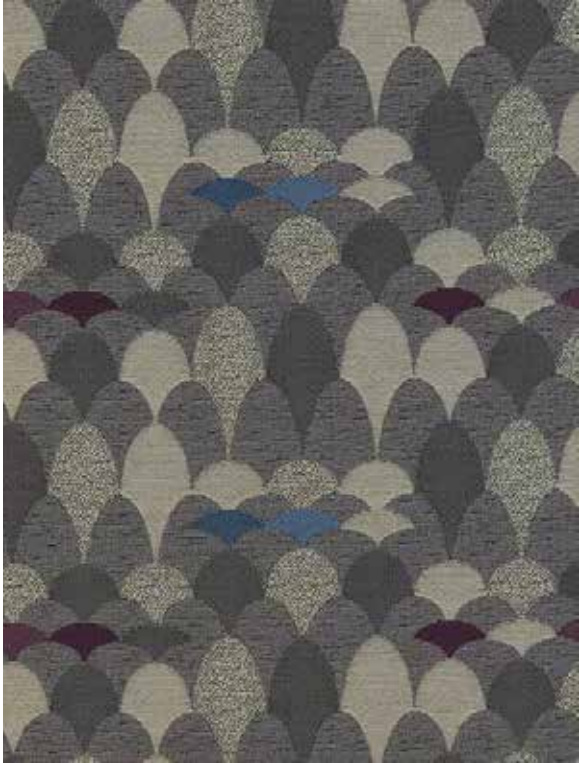

MOLLY

Bleach Cleanable

ML-24 Cricket

ML-65 Plum

ML-18 Amber

ML-57 Sweet Potato

MOLLY

DESIGN:	Paul Brayton Designs Exclusive
CONTENT:	35% Post Industrial HE Poly, 33% Solution Dyed Nylon, 32% Post Consumer HE Poly
FINISH:	Incase®
BACKING:	Light Acrylic
WIDTH: 54"	REPEAT: 3.625" V x 9.5" H
PATTERN DIRECTION:	Shown up the roll
APPLICATION:	Heavy Duty Upholstery
DURABILITY:	50,000+ Double Rubs - Wyzenbeek
FLAMMABILITY CLASS:	1. California Technical Bulletin 117 : 2013
CLEANING CODE:	W / S / BC 5:1 Water to Bleach Solution
ECO-FEATURES:	67% Recycled Content Made in the USA