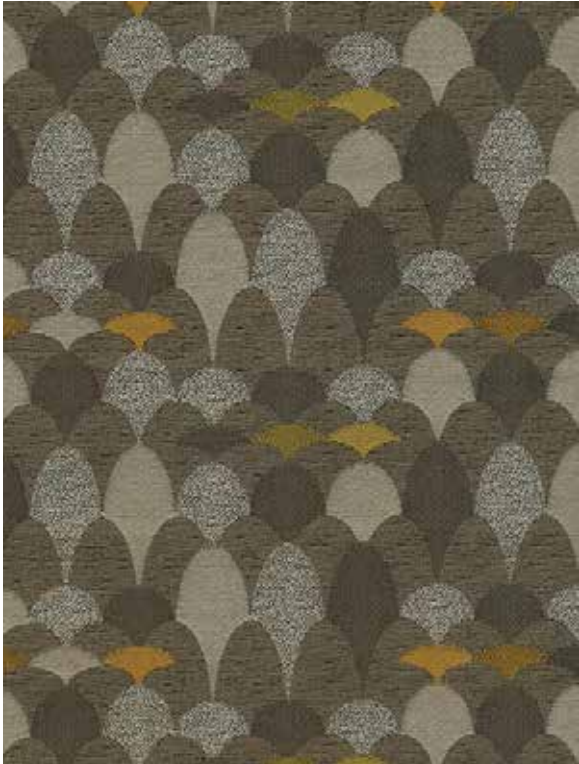

MOLLY

Bleach Cleanable

ML-24 Cricket

ML-65 Plum

ML-18 Amber

ML-57 Sweet Potato

MOLLY

DESIGN:	Paul Brayton Designs Exclusive
CONTENT:	35% Post Industrial HE Poly, 33% Solution Dyed Nylon, 32% Post Consumer HE Poly
FINISH:	Incase®
BACKING:	Light Acrylic
WIDTH: 54"	REPEAT: 3.625" V x 9.5" H
PATTERN DIRECTION:	Shown up the roll
APPLICATION:	Heavy Duty Upholstery
DURABILITY:	50,000+ Double Rubs - Wyzenbeek
FLAMMABILITY CLASS:	1. California Technical Bulletin 117 : 2013
CLEANING CODE:	W / S / BC 5:1 Water to Bleach Solution
ECO-FEATURES:	67% Recycled Content Made in the USA