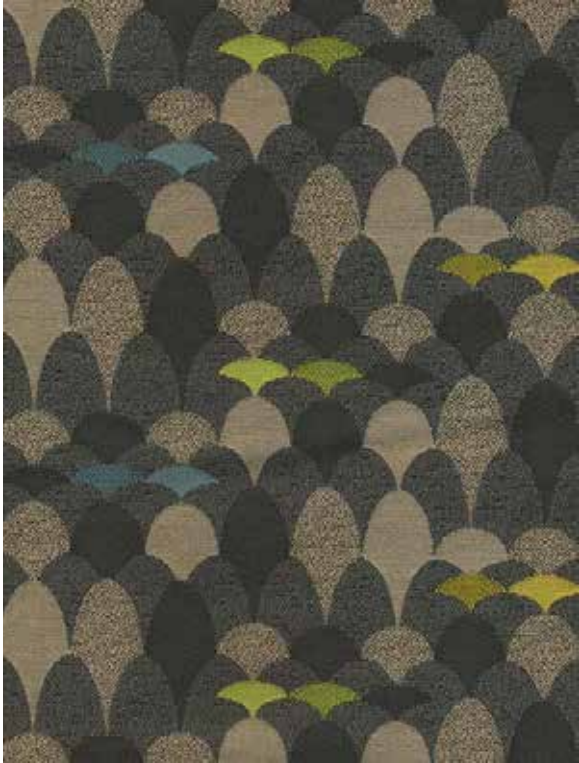

MOLLY

Bleach Cleanable

ML-24 Cricket

ML-65 Plum

ML-18 Amber

ML-57 Sweet Potato

MOLLY

DESIGN:	Paul Brayton Designs Exclusive
CONTENT:	35% Post Industrial HE Poly, 33% Solution Dyed Nylon, 32% Post Consumer HE Poly
FINISH:	Incase®
BACKING:	Light Acrylic
WIDTH: 54"	REPEAT: 3.625" V x 9.5" H
PATTERN DIRECTION:	Shown up the roll
APPLICATION:	Heavy Duty Upholstery
DURABILITY:	50,000+ Double Rubs - Wyzenbeek
FLAMMABILITY CLASS:	1. California Technical Bulletin 117 : 2013
CLEANING CODE:	W / S / BC 5:1 Water to Bleach Solution
ECO-FEATURES:	67% Recycled Content Made in the USA