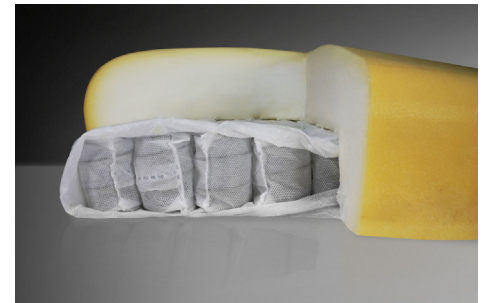

CAD 2D

CAD 3D

Sketchup

Revit

**STANDARD**

**Features:**

- Wood Base: Solid Beech
- **PrimoComfort** Seat

The PrimoComfort seat is designed with internal pocket coils with a cold-cure flexible polyurethane foam that shelters the springs and provides next-level relief and luxury. The molding process is fully water blown based and does not employ expanding agents (no CFC's).