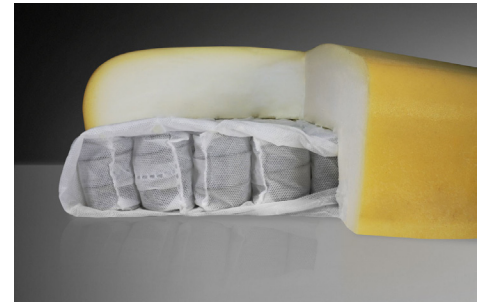

Balance Yds: 2.75

Seat Only Sq Ft: 18

Balance Sq Ft: 45

If Contrasting Textiles:

Add \$75 List

DRAWINGS FOR DOWNLOAD

CAD 2D

CAD 3D

STANDARD

Features:

- Wood Base: Solid Beech
- **PrimoComfort** Seat

The PrimoComfort seat is designed with internal pocket coils with a cold-cure flexible polyurethane foam that shelters the springs and provides next-level relief and luxury. The molding process is fully water blown based and does not employ expanding agents (no CFC's).