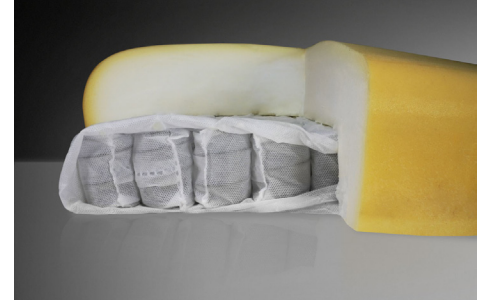

If Contrasting Textiles:

**Add \$75 List**

**DRAWINGS FOR DOWNLOAD**

---

CAD 2D

CAD 3D

Sketchup

Revit

**STANDARD**

---

**Features:**

- Metal Base: Polished Chrome
- **PrimoComfort** Seat

The PrimoComfort seat is designed with internal pocket coils with a cold-cure flexible polyurethane foam that shelters the springs and provides next-level relief and luxury. The molding process is fully water blown based and does not employ expanding agents (no CFC's).