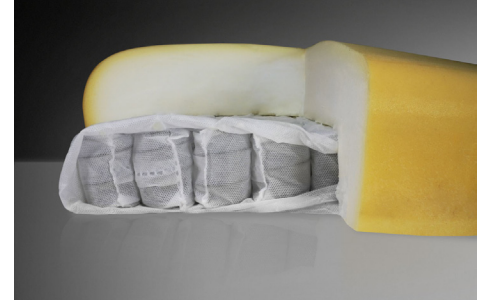

**Add \$75 List**

**DRAWINGS FOR DOWNLOAD**

---

CAD 2D

CAD 3D

Sketchup

Revit

**STANDARD**

---

**Features:**

- Metal Base: Polished Chrome
- **PrimoComfort** Seat

The PrimoComfort seat is designed with internal pocket coils with a cold-cure flexible polyurethane foam that shelters the springs and provides next-level relief and luxury. The molding process is fully water blown based and does not employ expanding agents (no CFC's).